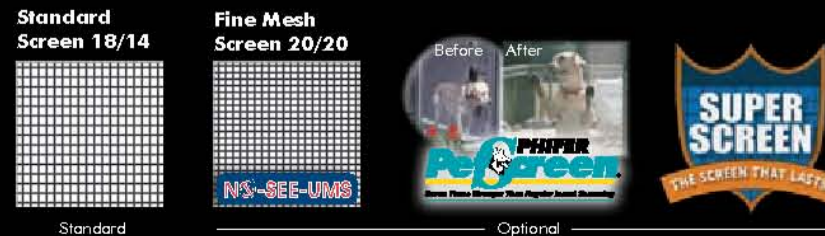

Screen Options